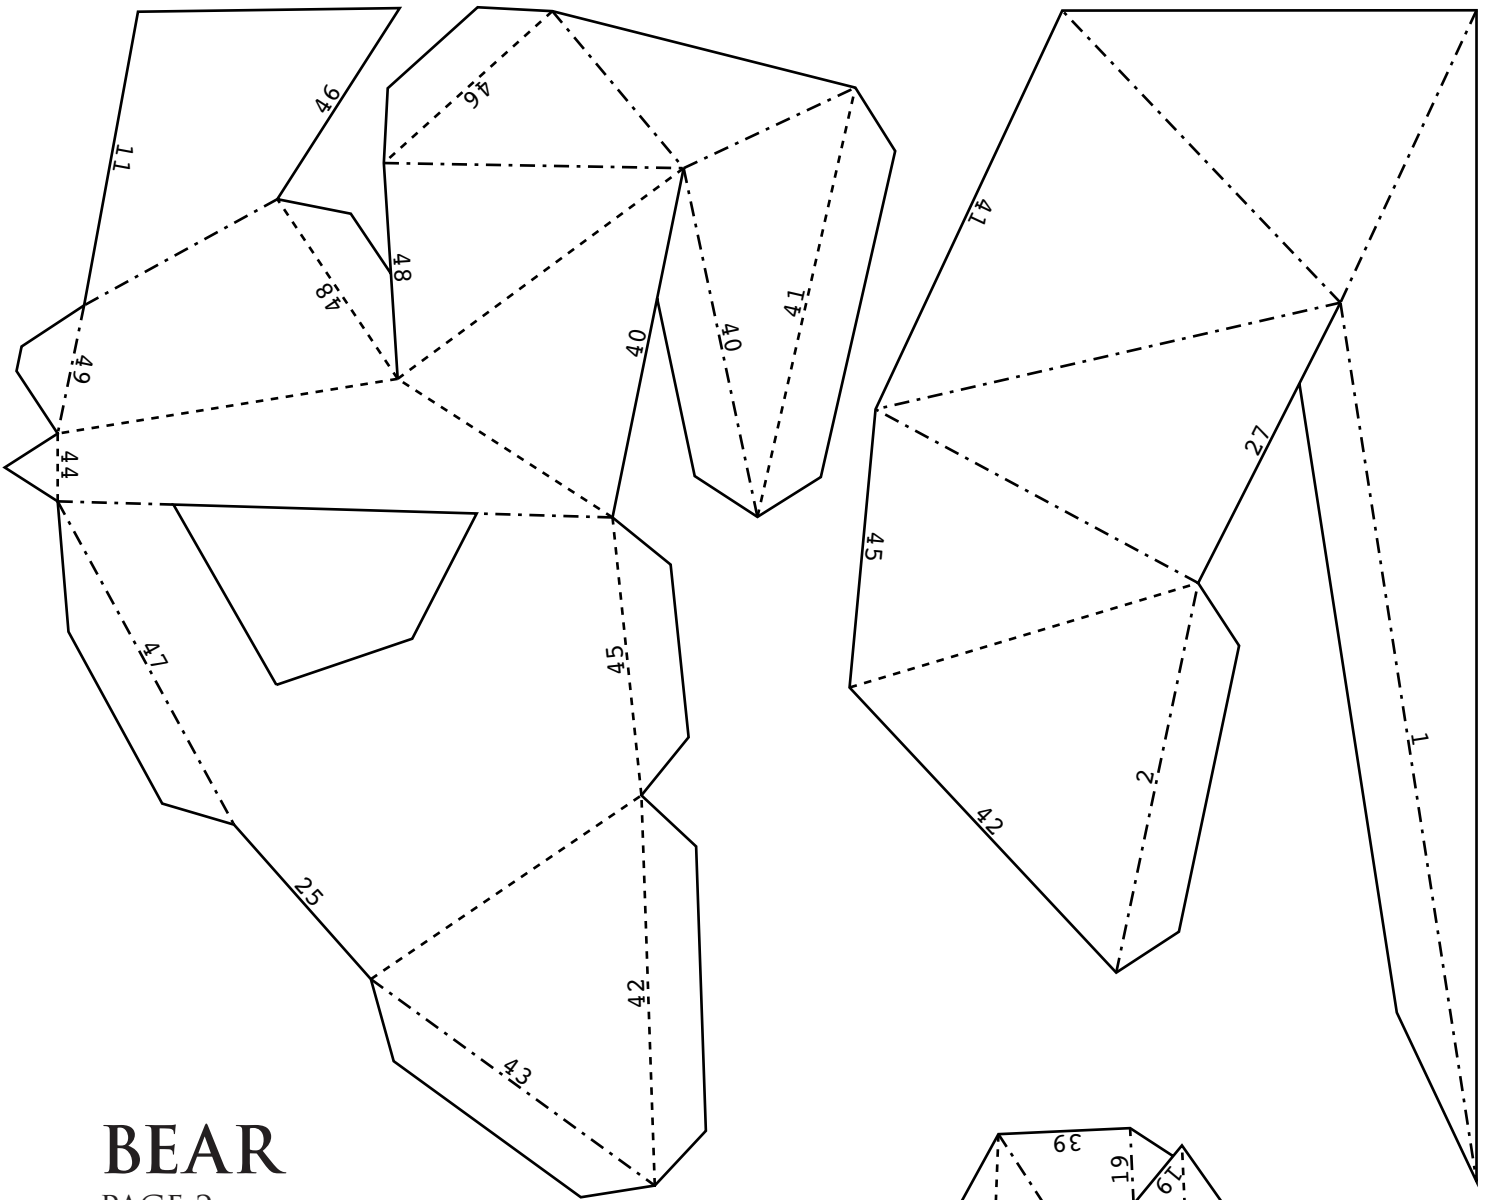

HALLOWEEN MASKS

INSTRUCTIONS

- Print out the pages for your mask. Use colored paper as indicated.
- Cut out the pieces.
- Score and fold the dashed and dotted lines according to sketch on the right.
- Match edges with identical numbers and glue them together.
- **IMPORTANT!** If you want to have the lines and numbers inside, reverse folds!

BEAR

PAGE 1
BASE COLOR

Jan Krummrey
<http://jan.krummrey.de>

based on work from
Agustin Flowalistik
www.flowalistik.com

BEAR

PAGE 2
BASE COLOR

BEAR

PAGE 3
BLACK