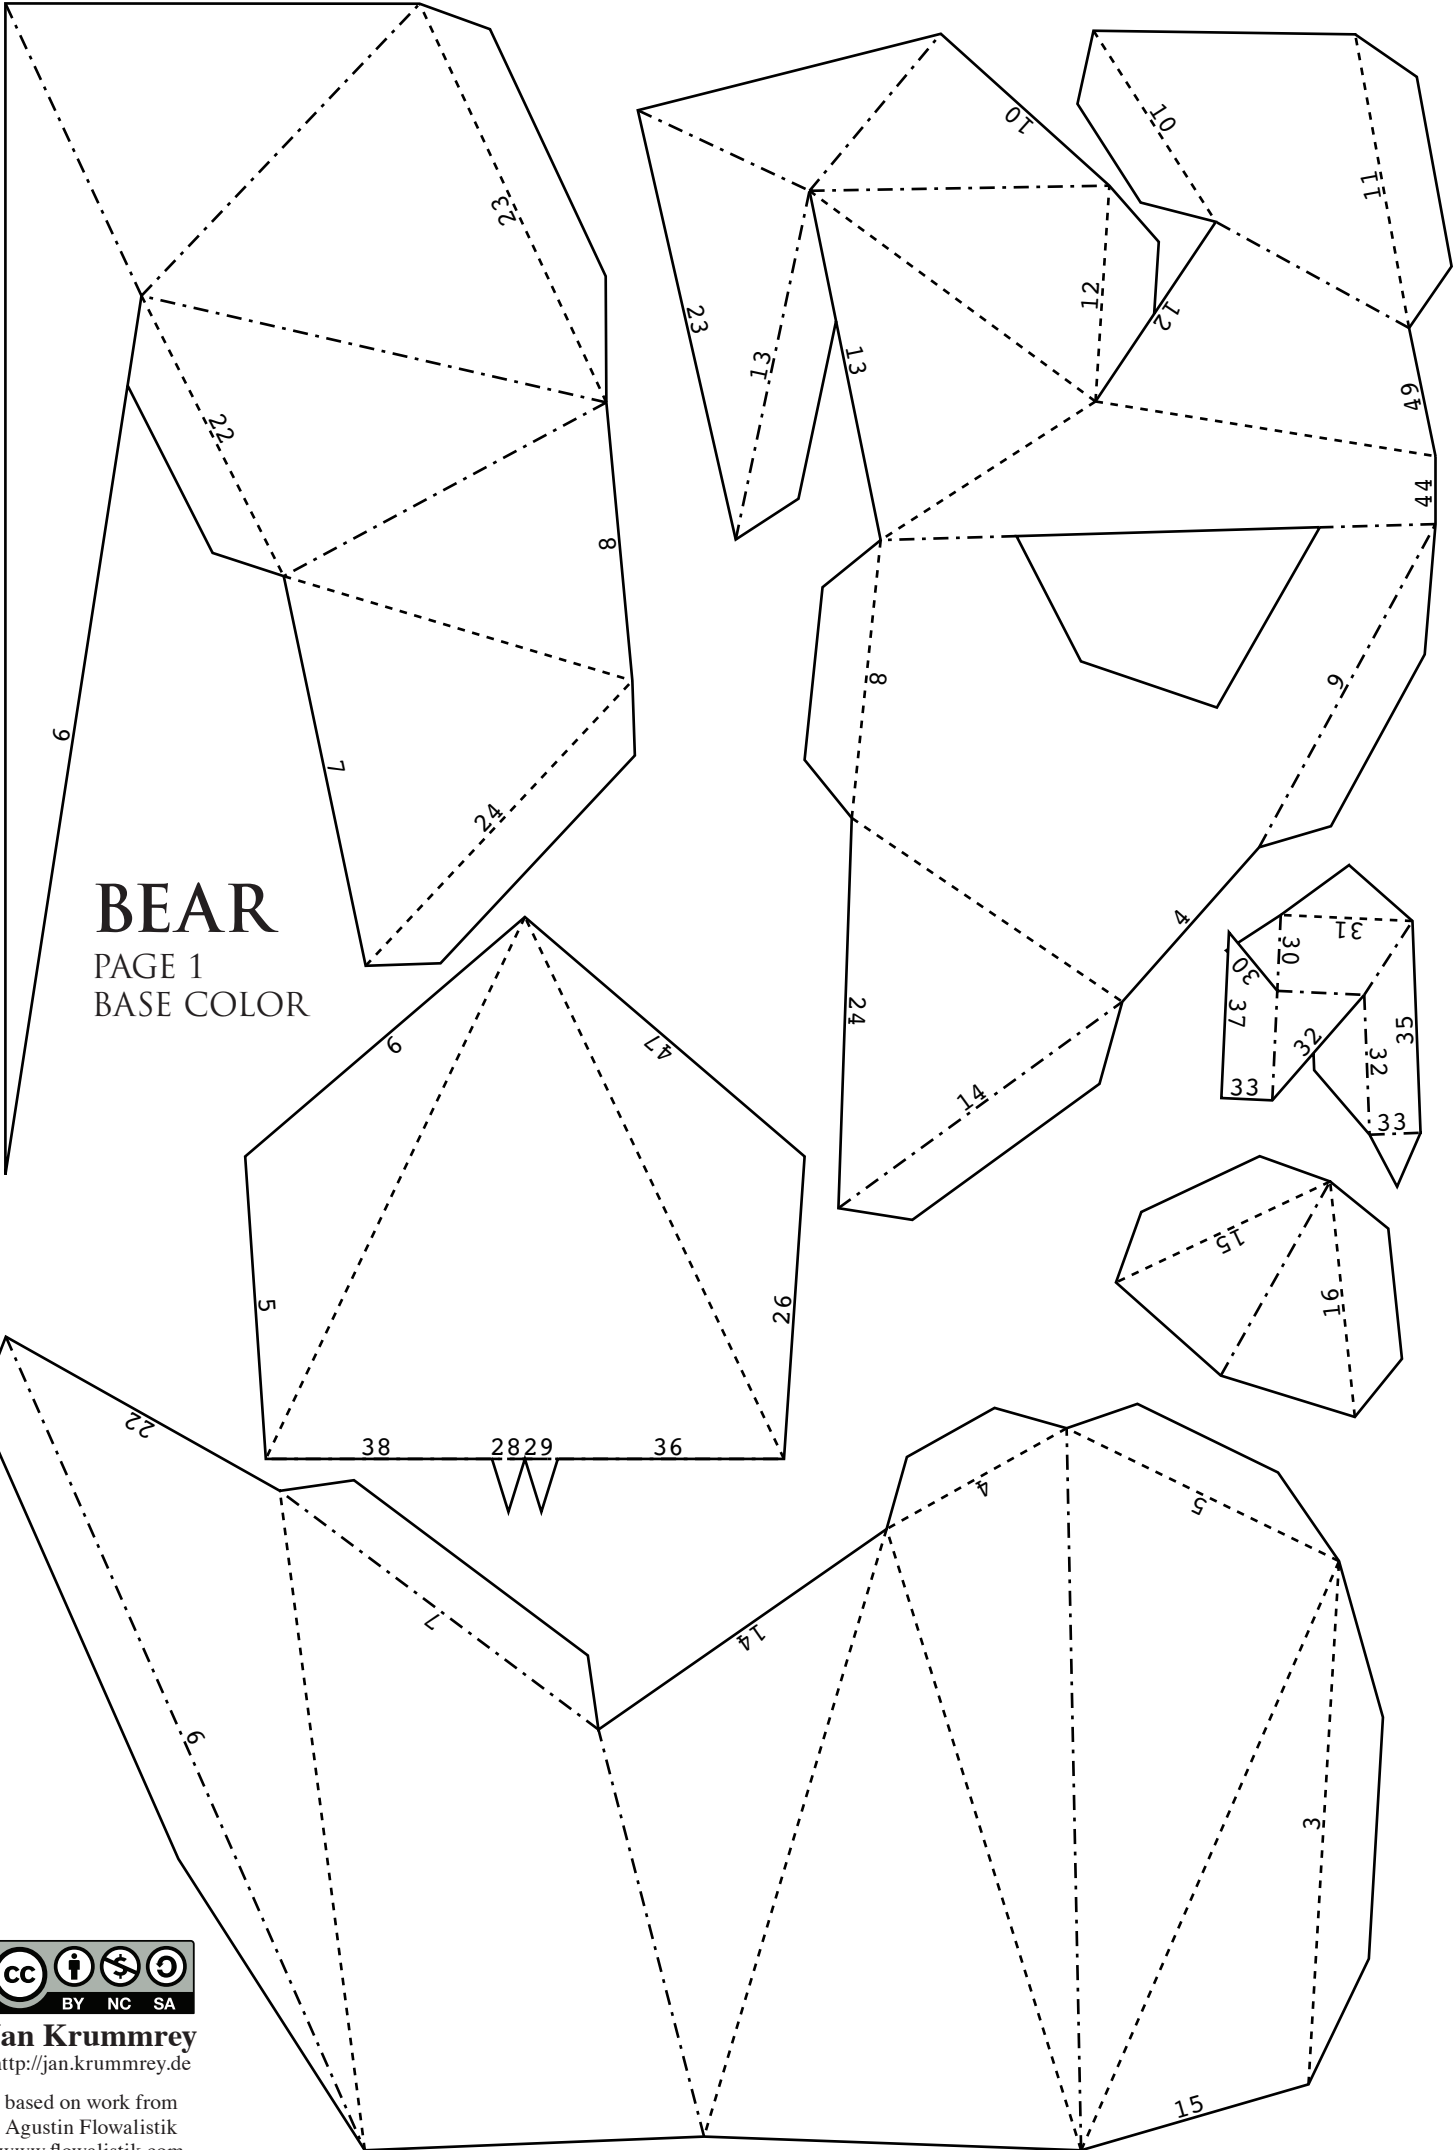

HALLOWEEN MASKS

INSTRUCTIONS

- Print out the pages for your mask. Use colored paper as indicated.
- Cut out the pieces.
- Score and fold the dashed and dotted lines according to sketch on the right.
- Match edges with identical numbers and glue them together.
- **IMPORTANT!** If you want to have the lines and numbers inside, reverse folds!

BEAR

PAGE 1
BASE COLOR

Jan Krummrey
<http://jan.krummrey.de>

based on work from
Agustin Flowalistik
www.flowalistik.com

BEAR

PAGE 2
BASE COLOR

BEAR

PAGE 3
BLACK

JOKER
PAGE 2
BASE COLOR

JOKER
PAGE 3
WHITE

JOKER

PAGE 4

RED

VAMPIRE

PAGE 1
BASE COLOR

Jan Krummrey
<http://jan.krummrey.de>

based on work from
Agustin Flowalistik
www.flowalistik.com

VAMPIRE

PAGE 2
BASE COLOR

VAMPIRE

PAGE 3
RED

VAMPIRE

PAGE 4
WHITE