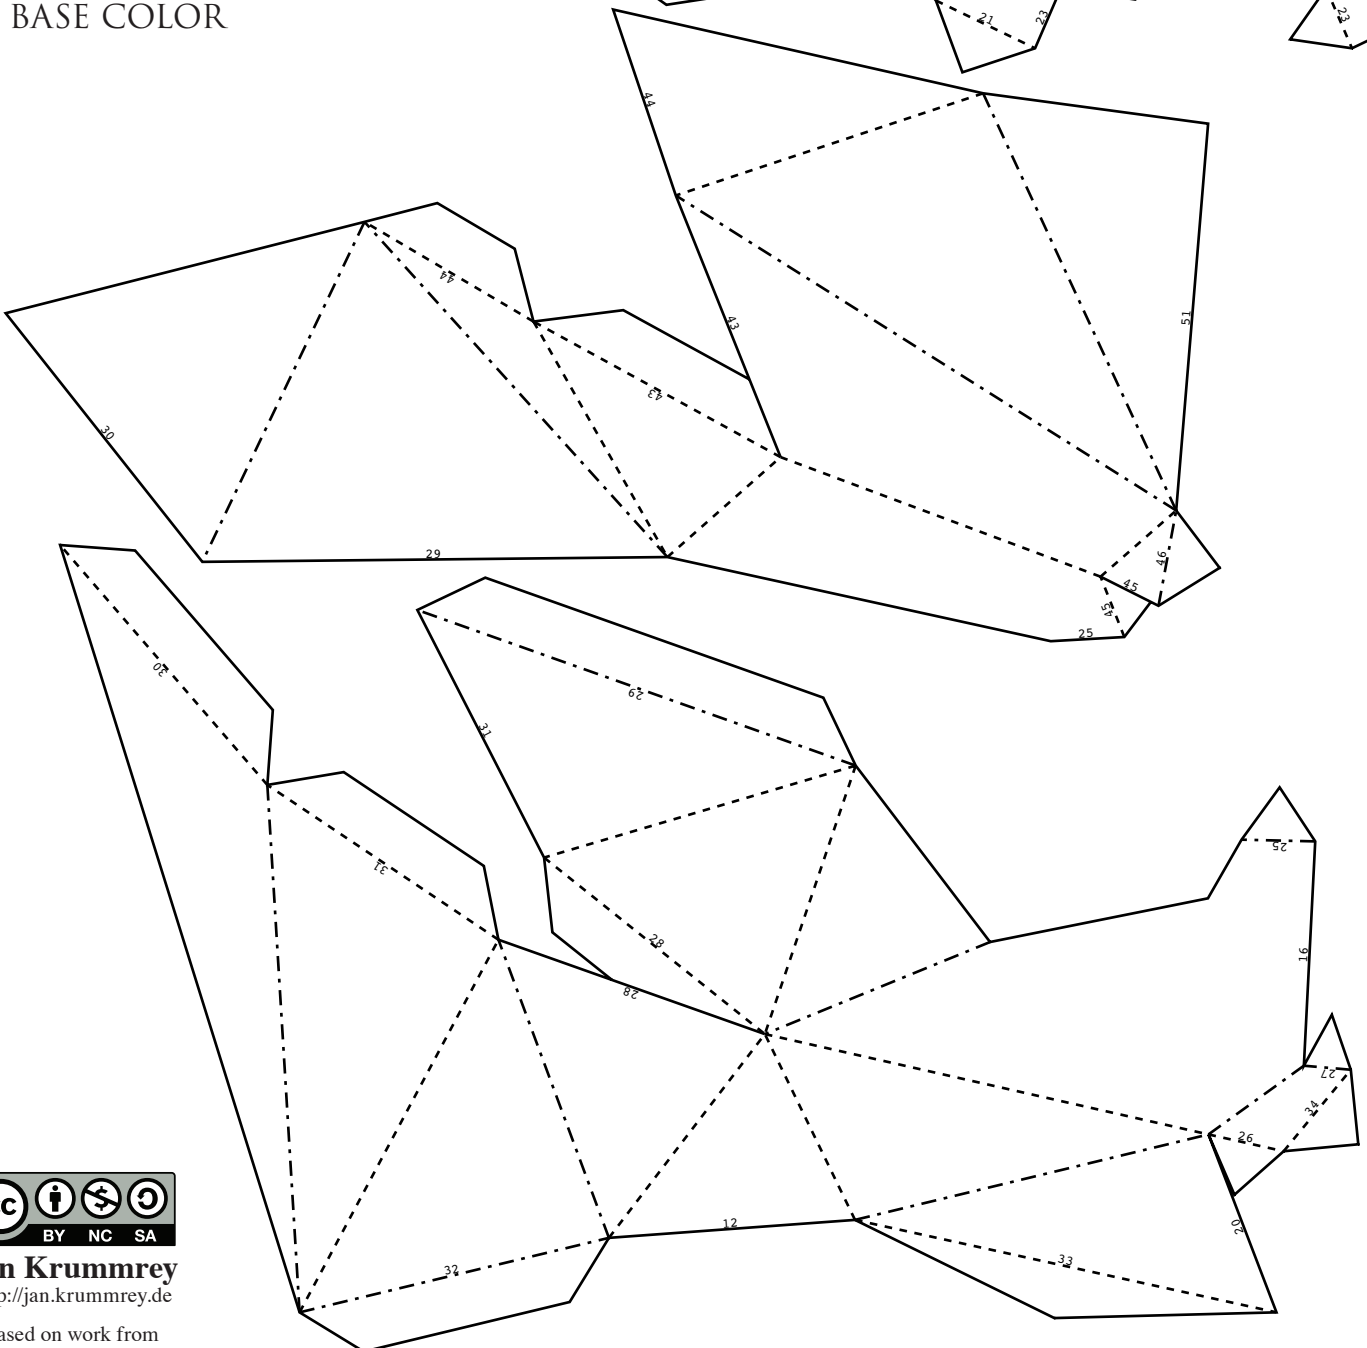

HALLOWEEN MASKS

INSTRUCTIONS

- Print out the pages for your mask. Use colored paper as indicated.
- Cut out the pieces.
- Score and fold the dashed and dotted lines according to sketch on the right.
- Match edges with identical numbers and glue them together.
- **IMPORTANT!** If you want to have the lines and numbers inside, reverse folds!

JOKER
PAGE 2
BASE COLOR

JOKER
PAGE 3
WHITE

JOKER

PAGE 4

RED

VAMPIRE

PAGE 1
BASE COLOR

Jan Krummrey
<http://jan.krummrey.de>

based on work from
Agustin Flowalistik
www.flowalistik.com

VAMPIRE

PAGE 2
BASE COLOR

VAMPIRE

PAGE 3
RED

VAMPIRE

PAGE 4
WHITE