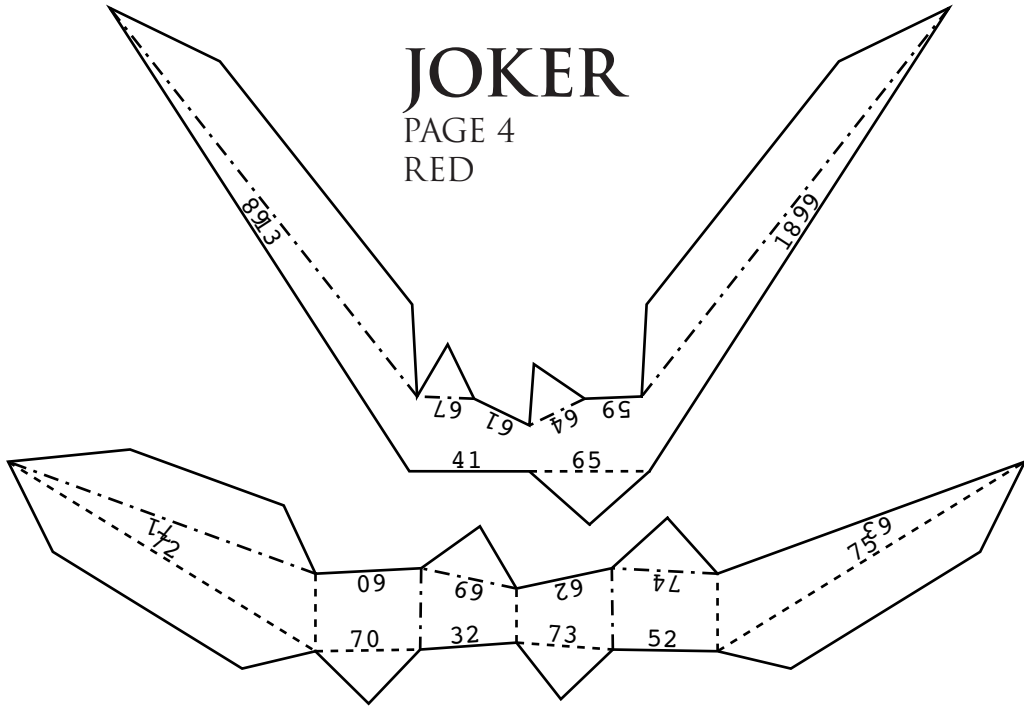

HALLOWEEN MASKS

INSTRUCTIONS

- Print out the pages for your mask. Use colored paper as indicated.
- Cut out the pieces.
- Score and fold the dashed and dotted lines according to sketch on the right.
- Match edges with identical numbers and glue them together.
- **IMPORTANT!** If you want to have the lines and numbers inside, reverse folds!

JOKER
PAGE 2
BASE COLOR

JOKER
PAGE 3
WHITE

JOKER

PAGE 4

RED

VAMPIRE

PAGE 1
BASE COLOR

Jan Krummrey
<http://jan.krummrey.de>

based on work from
Agustin Flowalistik
www.flowalistik.com

VAMPIRE

PAGE 2
BASE COLOR

VAMPIRE

PAGE 3
RED

VAMPIRE

PAGE 4
WHITE